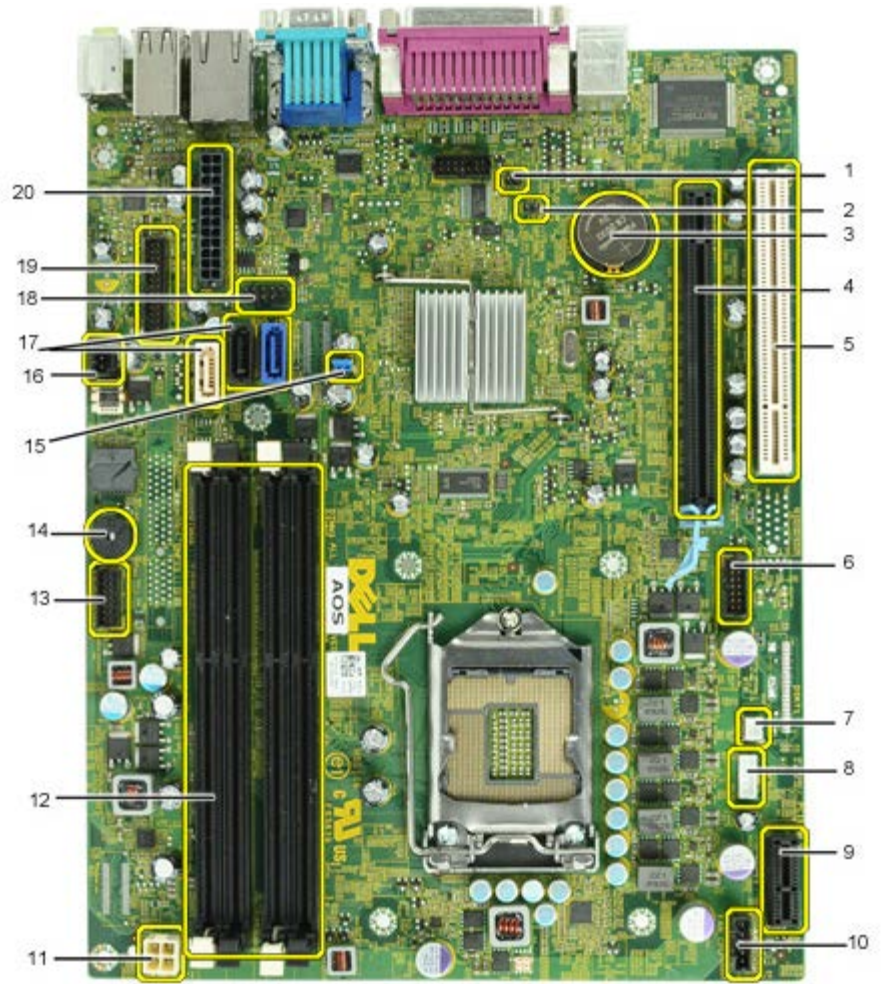

	PCI
	(x4PCI Express x16
	PCI Express x16

	PCI Express x1

	5.25
	3.5
	3.5
	2.5

7	eSATA
RJ45	
25	
165509	
	USB
	USB

15VGA 20DisplayPort	
	32PCI 2.3
120	
120	
120	
	PCI Expressx4PCI Express x16
164	
164	
	PCI Express16PCI Express x16
164	
164	
164	
	ATA
7	
7	
7	
240	
(USB10	USB
5	
26	I/O
14	
1156	
4	12
24	
14	
5	
36	PCI Express x1
2	
3	

13.7034.80	
12.7532.40	
25.1311.40	
18.298.30	
13.005.90	

95503510	
149406540	
%8020	
0.00023505	
0.010.0015005	
5120102540	
127501025105	
1050304815.2	
355010,66815.2	
ISA-S71.04-1985G2	

Small Form Factor — Dell™ OptiPlex™ 980

Small Form Factor — Dell™ OptiPlex™ 980

(RTCST	2	(Service_Mode	1
(1PCI Express x16	4	(BATTERY	3
(Serial2	6	(SLOT2) PCI	5
(INT_SPKR	8	(THRM3	7
(FAN_CPU	10	(PCIE_WLS1) PCI Express x1	9
(DIMM_1-4	12	12	11
	14	(FRONTPANEL	13
(INTRUDER	16	(PSWD	15
(INT_USBUSB	18	(SATA0-2) SATA	17
(MICRO_PWR	20	(FIOI/O	19